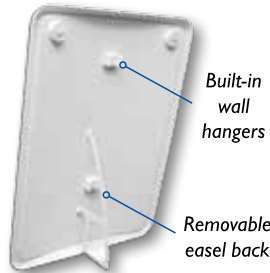

Built-in wall hangers

Removable easel back