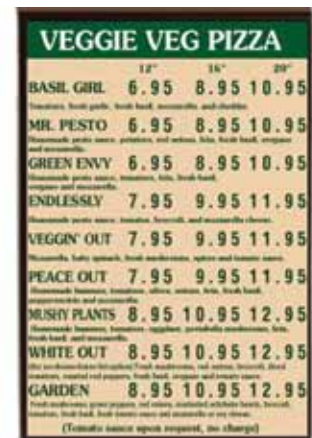

MC16M in copper.