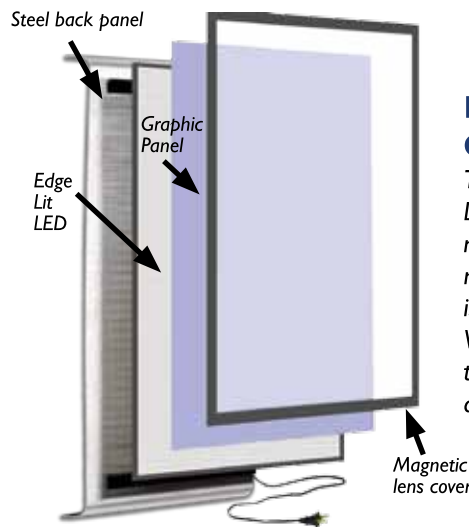

Mounting

Choose wall or ceiling mount.

Key Features:

- Space-saving sleek, low-profile depth.
- Lightweight, durable aluminum frame.
- Allows for unlimited design options with nine baked-on powder coated finishes.
- Easy to change graphics or magnetic strips.
- Choose from wall or ceiling mount.
- 16", 23", 37" or 44" strip & image widths.
- Changeable pricing option for full graphics.
- Flush wall mount or angle mount bracketing.
- Four size options including extra large.
- Stock graphics included (custom graphics are available).
- Non-glare flexible lens protects and holds graphic.
- Easily expandable.
- Maintenance-free.

Price Includes:

- Powder-coated background color of your choice.
- Board design, menu design and printing included.
- Aluminum frame.
- Magnetic word strips, price chips and graphics.
- Non-glare flexible lens.
- Flush wall mount or angle mount bracketing.

MC27F Metal contour board in blue frame finish.

Side view of contour board.

Exploded view - LED Contour

The steel back panel containing the Edge Lit LED is mounted to a standard wall mount (optional angle mount available at no additional cost). The printed graphic is held in place by a magnetic-edged Flex VU lens. To change the graphic, simply lift the Flex VU lens and place the new image and replace the lens cover.

Non-Illuminated Graphic

The Flex VU lens uses a magnetic-edge, non-glare protective finish. Quickly and easily change a graphic within seconds.

Magnetic

The Magnetic Contour board can use both magnetic strip pricing and graphic images.