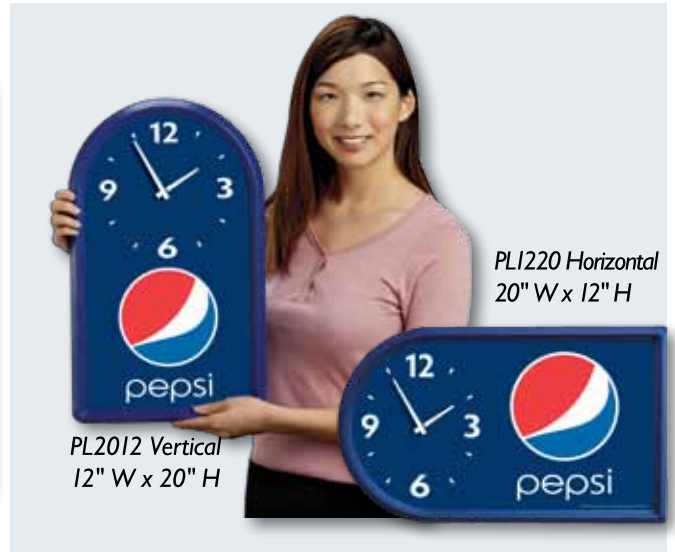

PCAP-RGLOBE
Retro Cap

PCAP-GLOBE
Globe

PCAP-NGLOBE
Globe w/
Numbers

PCAP-CUP
Cup

Pepsi Can Clock

Battery included.

- 13" W x 24" H
- Sold in carton of 4 = \$159⁸⁰
- \$39⁹⁵ each

Request any logo, can, bottle or cup for any product!

DPI144 - Diet Pepsi

PCI144 - GLOBE

PL1220 Horizontal
20" W x 12" H

PL2012 Vertical
12" W x 20" H

Non-Illuminated Modern Clocks

Battery included. 14" W x 18-1/2" H
Sold in carton of 5 – \$79⁷⁵ (unit cost \$15⁹⁵ each)