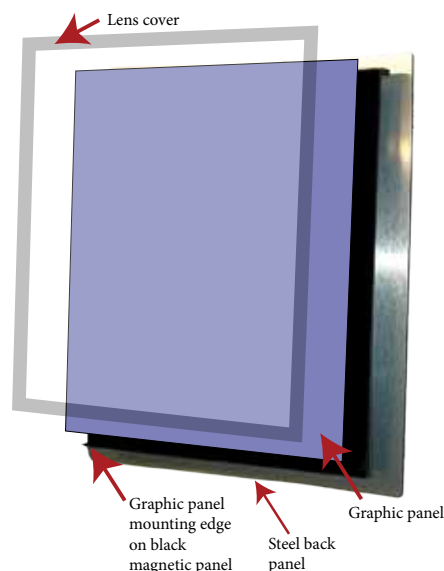

44" Wide Panels

IS44 - 44" W x 1" H

IS44 - 39" W x 1" H

2S44 - 44" W x 2" H

The pole mount system is easy to install and is simple to expand to a larger size.