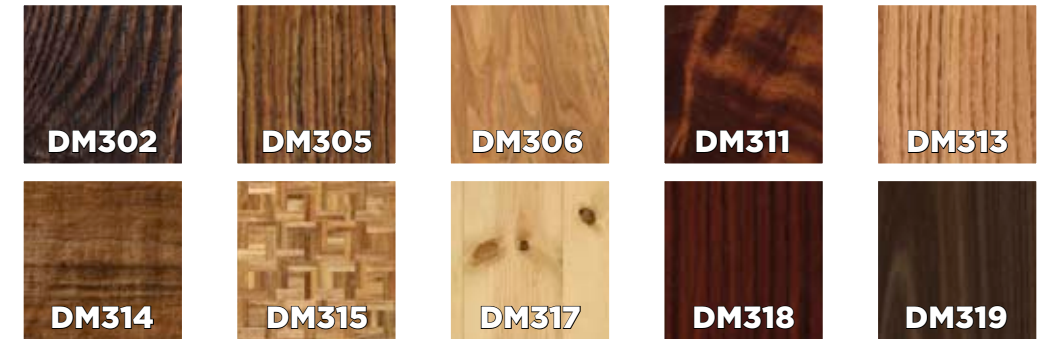

INDOOR DIMENSIONAL BOARDS - SEVEN SIZE OPTIONS

NEW!
XL 44" Panel

Ask About
CUSTOM
Board & Topper
Shapes & Colors

INDOOR DIMENSIONAL BOARDS - BACKGROUNDS

WOOD

Visit our website
for more examples of
Dimensional Shapes,
Sizes & for over
100 additional
Background Images
www.pepsipop.com
password: *impactpop*

GENERAL

STONE

PAPER

METAL